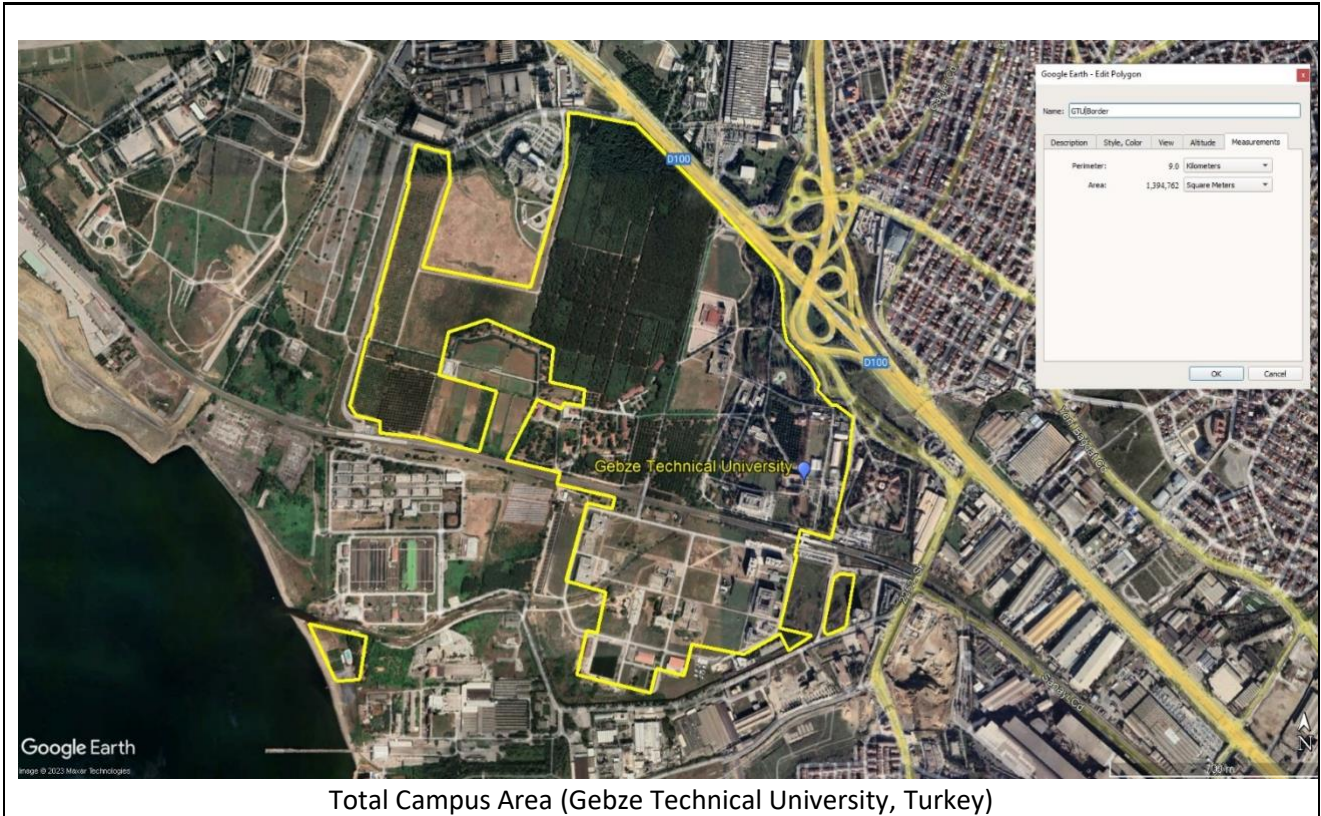

## Template for Evidence(s) UI GreenMetric Questionnaire

University : Gebze Technical University  
Country : Türkiye  
Web Address : www.gtu.edu.tr

### [1] Setting and Infrastructure (SI)

#### [1.5] Total Campus Area (meter<sup>2</sup>)

#### Description:

Total area: 1,39 km<sup>2</sup> = 1.394.762 m<sup>2</sup>

Total distance: 9 km = 9.048 m