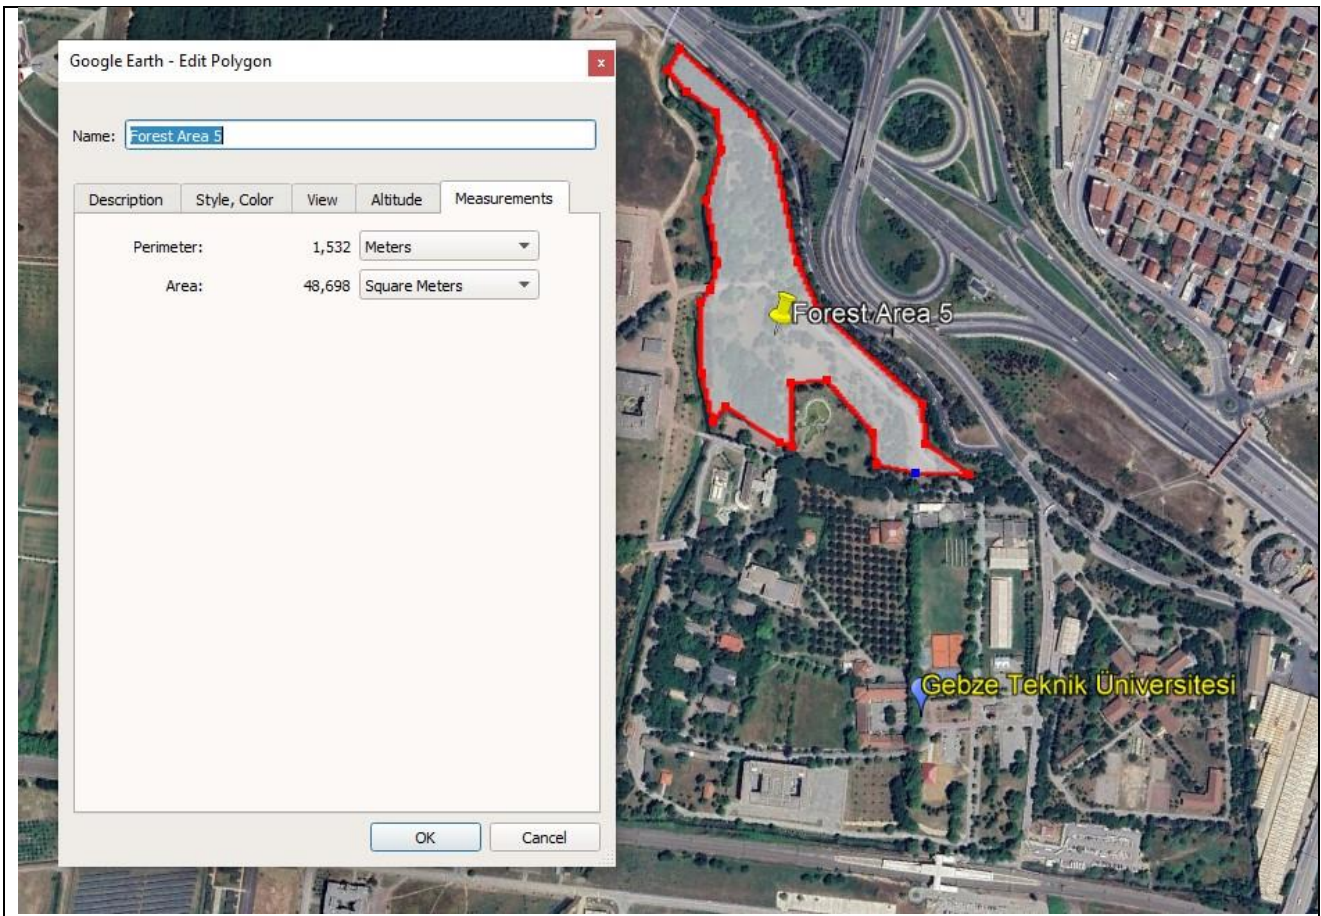

Template for Evidence(s) UI GreenMetric Questionnaire

University : Gebze Technical University
Country : Türkiye
Web Address : www.gtu.edu.tr

[1] Setting and Infrastructure (SI)

[1.9] Total Area on Campus Covered in Forest Vegetation (meter²)

Total Forest Vegetation Area (Gebze Technical University, Turkey)

Forest Area 1 – Google Earth View

Forest Area 2 – Google Earth View

Forest Area 3 – Google Earth View

Forest Area 4 – Google Earth View

Forest Area 5 – Google Earth View

Forest Area 6 – Google Earth View

Description:

- Forest Area 1 : 405.858 m²
- Forest Area 2 : 69.192 m²
- Forest Area 3 : 32.145 m²
- Forest Area 4 : 216.329 m²
- Forest Area 5 : 48.698 m²
- Forest Area 6 : 24.188 m²
- Forest Area 7 : 16.379 m²