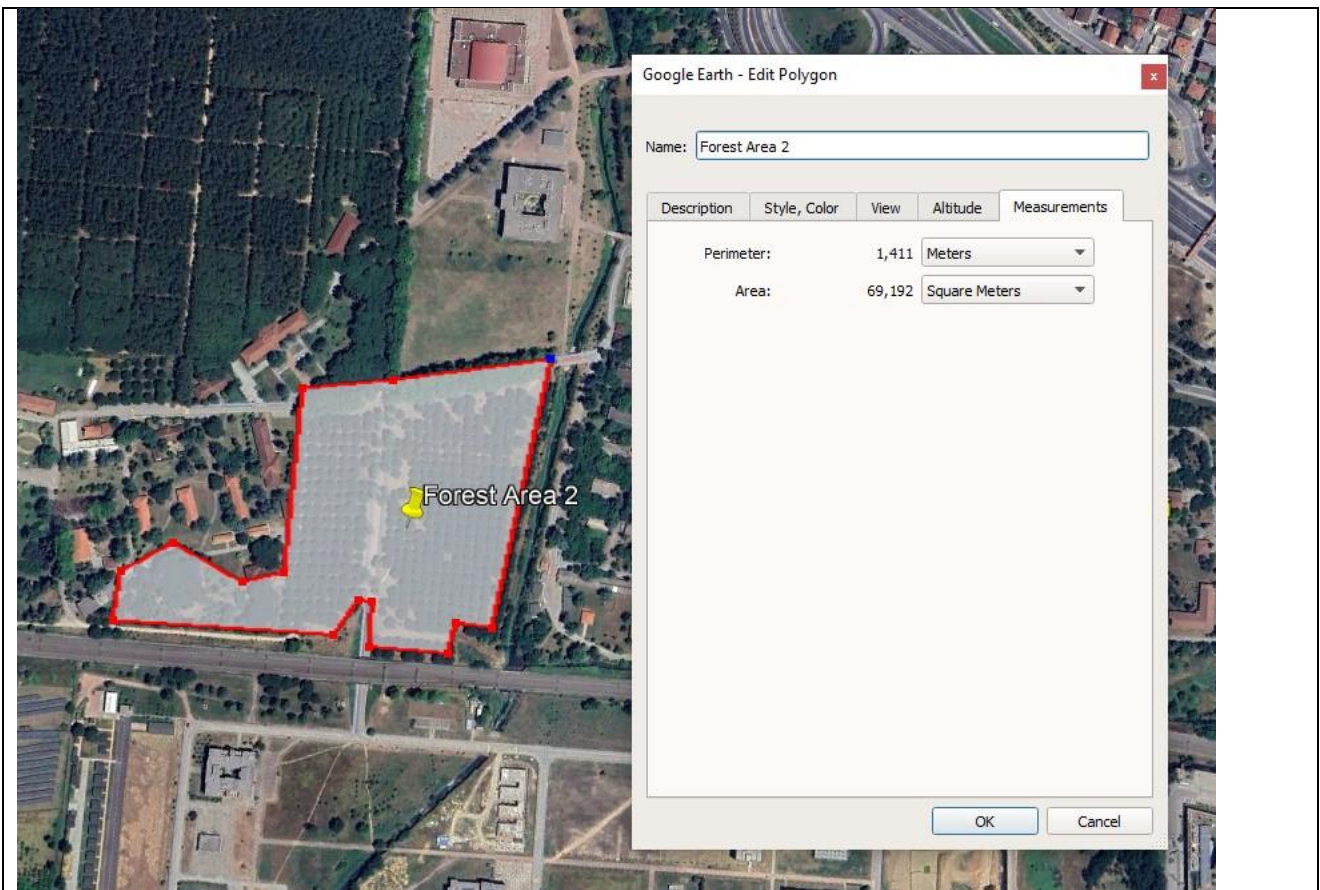

Template for Evidence(s) UI GreenMetric Questionnaire

University : Gebze Technical University
Country : Türkiye
Web Address : www.gtu.edu.tr

[1] Setting and Infrastructure (SI)

[1.9] Total Area on Campus Covered in Forest Vegetation (meter²)

Total Forest Vegetation Area (Gebze Technical University, Turkey)

Forest Area 1 – Google Earth View

Forest Area 2 – Google Earth View

Forest Area 3 – Google Earth View

Forest Area 4 – Google Earth View

Forest Area 5 – Google Earth View

Forest Area 6 – Google Earth View

Description:

- Forest Area 1 : 405.858 m²
- Forest Area 2 : 69.192 m²
- Forest Area 3 : 32.145 m²
- Forest Area 4 : 216.329 m²
- Forest Area 5 : 48.698 m²
- Forest Area 6 : 24.188 m²
- Forest Area 7 : 16.379 m²

Total Area on Campus Covered in Forest Vegetation: 812.789,00 m²