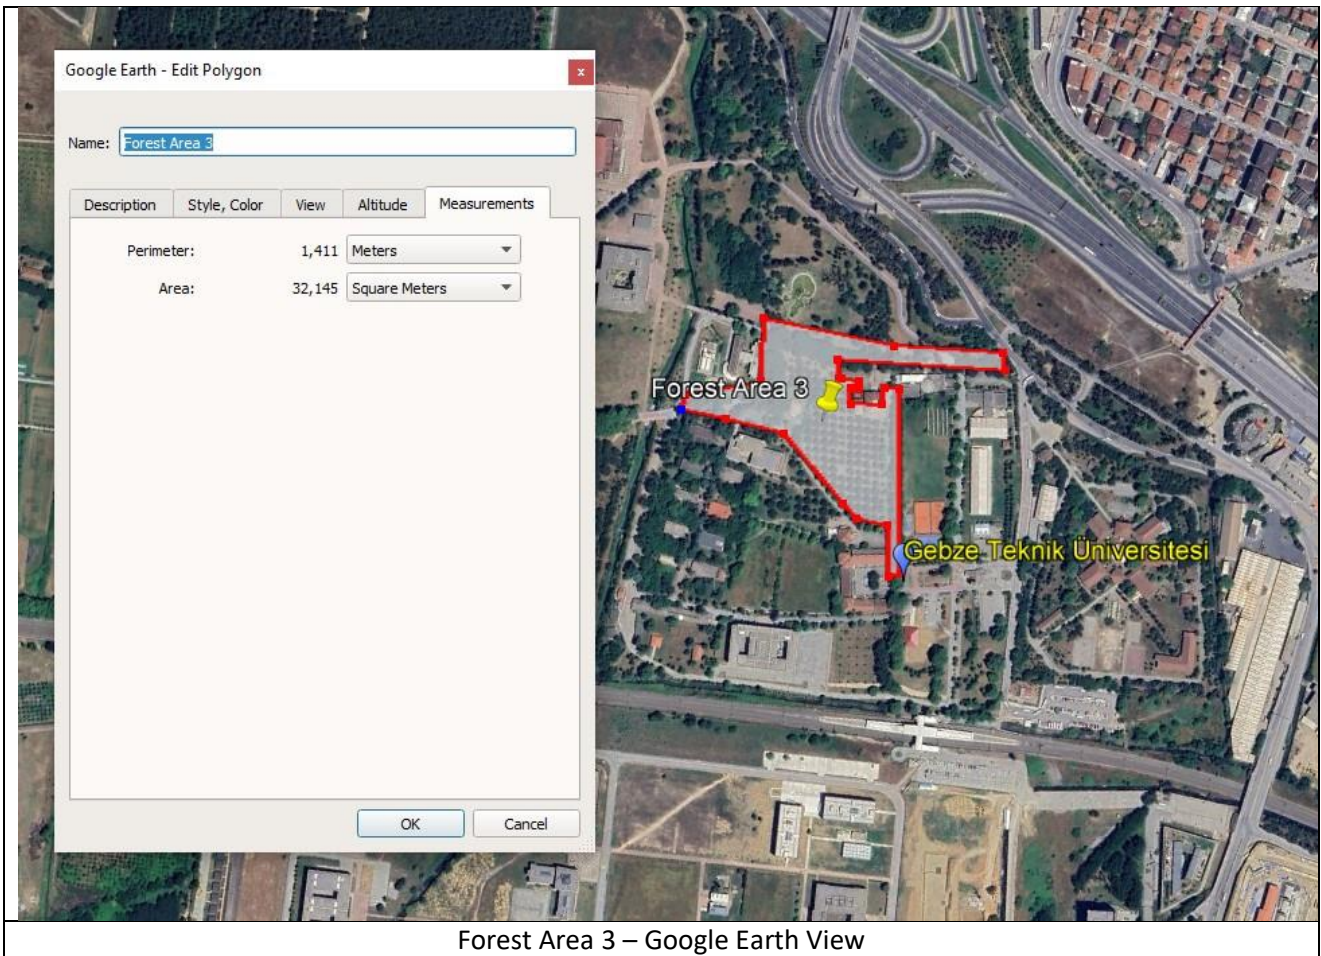

Template for Evidence(s) UI GreenMetric Questionnaire

University : Gebze Technical University
Country : Türkiye
Web Address : www.gtu.edu.tr

[1] Setting and Infrastructure (SI)

[1.9] Total Area on Campus Covered in Forest Vegetation (meter²)

Total Forest Vegetation Area (Gebze Technical University, Turkey)

Forest Area 1 – Google Earth View

Forest Area 2 – Google Earth View

Forest Area 3 – Google Earth View

Forest Area 4 – Google Earth View

Forest Area 5 – Google Earth View

Forest Area 6 – Google Earth View

Description:

- Forest Area 1 : 405.858 m²
- Forest Area 2 : 69.192 m²
- Forest Area 3 : 32.145 m²
- Forest Area 4 : 216.329 m²
- Forest Area 5 : 48.698 m²
- Forest Area 6 : 24.188 m²
- Forest Area 7 : 16.379 m²

Total Area on Campus Covered in Forest Vegetation: 812.789,00 m²