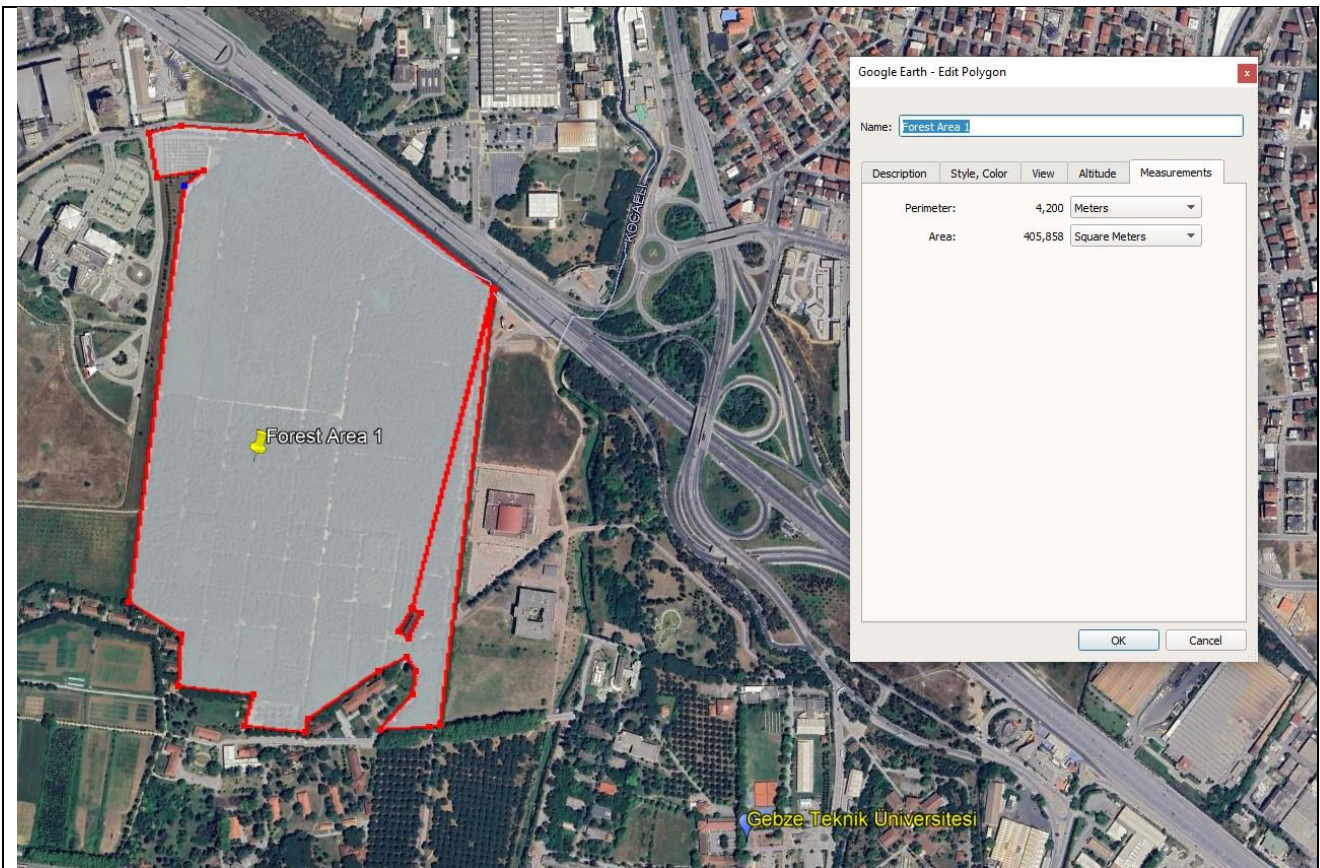

Template for Evidence(s) UI GreenMetric Questionnaire

University : Gebze Technical University
Country : Türkiye
Web Address : www.gtu.edu.tr

[1] Setting and Infrastructure (SI)

[1.9] Total Area on Campus Covered in Forest Vegetation (meter²)

Total Forest Vegetation Area (Gebze Technical University, Turkey)

Forest Area 1 – Google Earth View

Forest Area 2 – Google Earth View

Forest Area 3 – Google Earth View

Forest Area 4 – Google Earth View

Forest Area 5 – Google Earth View

Forest Area 6 – Google Earth View

Description:

- Forest Area 1 : 405.858 m²
- Forest Area 2 : 69.192 m²
- Forest Area 3 : 32.145 m²
- Forest Area 4 : 216.329 m²
- Forest Area 5 : 48.698 m²
- Forest Area 6 : 24.188 m²
- Forest Area 7 : 16.379 m²

Total Area on Campus Covered in Forest Vegetation: 812.789,00 m²