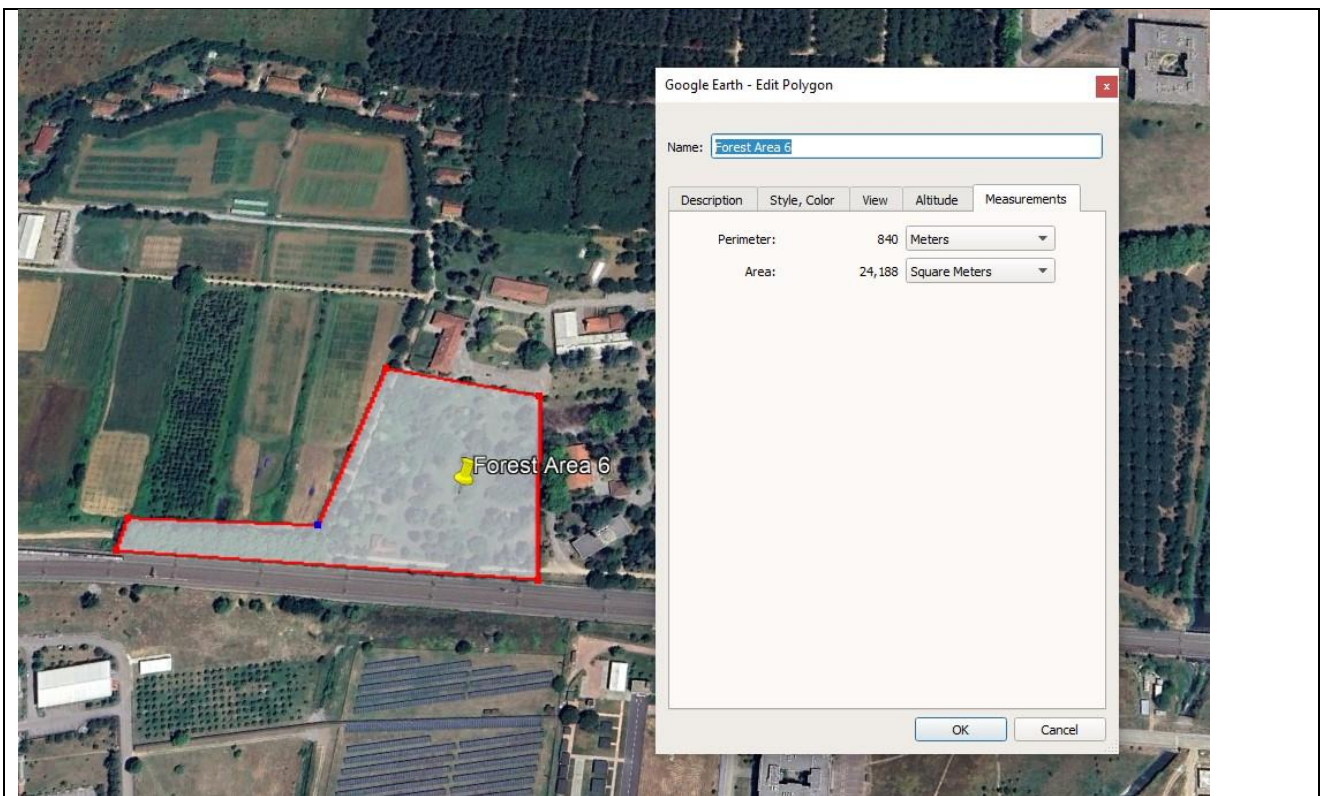

Template for Evidence(s) UI GreenMetric Questionnaire

University : Gebze Technical University
Country : Türkiye
Web Address : www.gtu.edu.tr

[1] Setting and Infrastructure (SI)

[1.9] Total Area on Campus Covered in Forest Vegetation (meter²)

Total Forest Vegetation Area (Gebze Technical University, Turkey)

Forest Area 1 – Google Earth View

Forest Area 2 – Google Earth View

Forest Area 3 – Google Earth View

Forest Area 4 – Google Earth View

Forest Area 5 – Google Earth View

Forest Area 6 – Google Earth View

Description:

- Forest Area 1 : 405.858 m²
- Forest Area 2 : 69.192 m²
- Forest Area 3 : 32.145 m²
- Forest Area 4 : 216.329 m²
- Forest Area 5 : 48.698 m²
- Forest Area 6 : 24.188 m²
- Forest Area 7 : 16.379 m²

Total Area on Campus Covered in Forest Vegetation: 812.789,00 m²