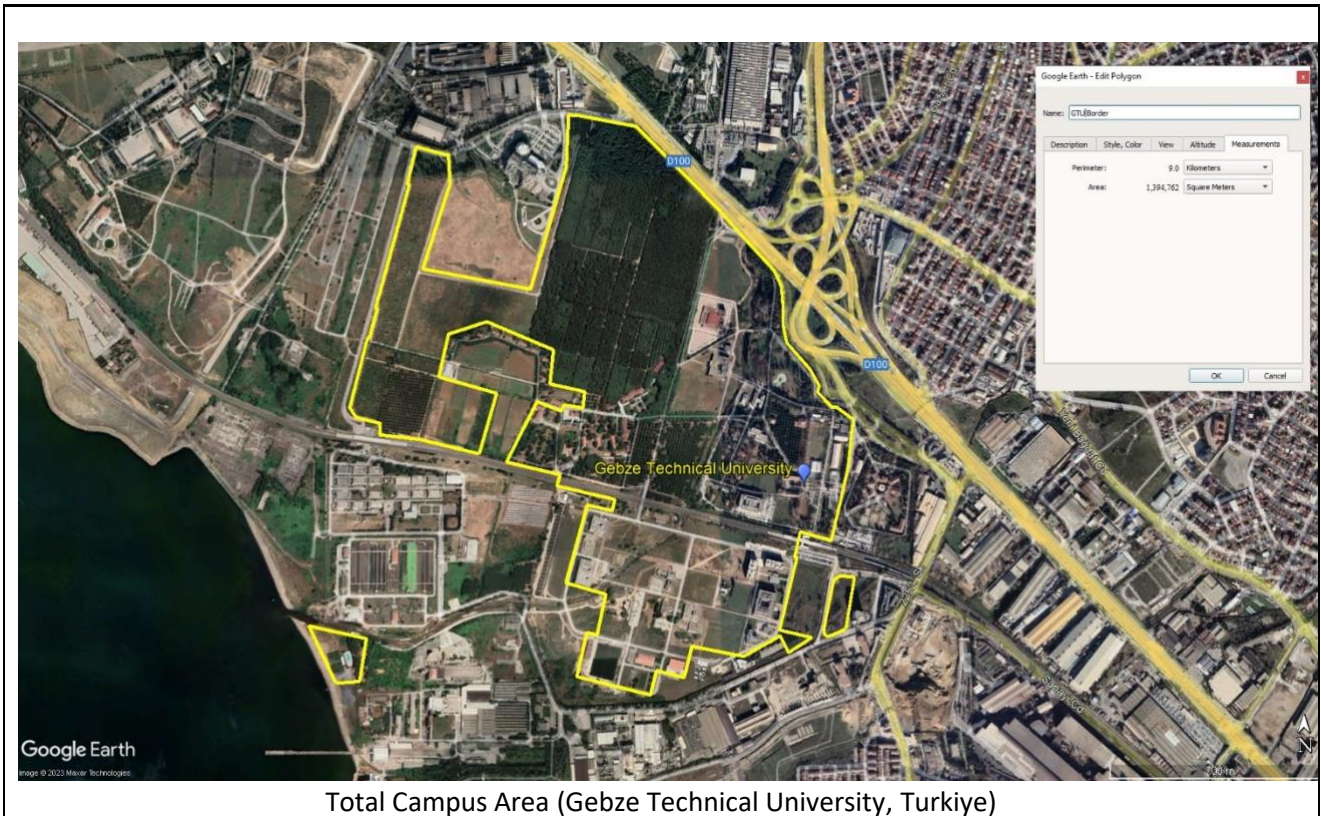

Template for Evidence(s) UI GreenMetric Questionnaire

University : Gebze Technical University
Country : Turkiye
Web Address : www.gtu.edu.tr

[1] Setting and Infrastructure (SI)

[1.5] Total Campus Area (meter²)

Description:

Total area: 1.39 km² (0.54 mi²) = 1394762 m²
Total distance: 9 km (5.59 mi) = 9048 m