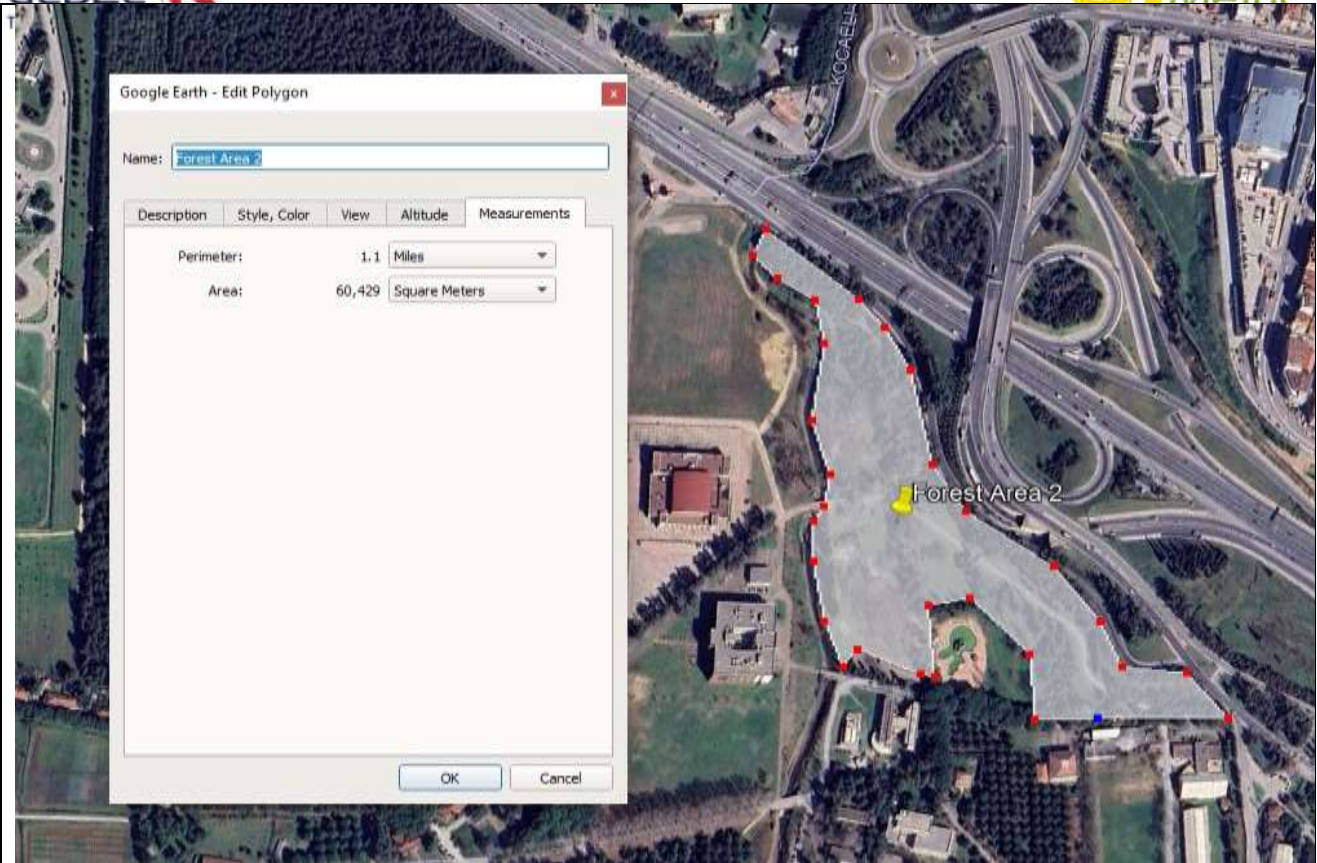

Template for Evidence(s) UI GreenMetric Questionnaire

University : Gebze Technical University
Country : Türkiye
Web Address : www.gtu.edu.tr

[1] Setting and Infrastructure (SI)

[1.9] Total Area on Campus Covered in Forest Vegetation (meter²)

1- Total area of the campus is seen in satellite image

2-Total forest area shown as gray regions in the map

3- Forest Area 1 – Viewed using Google Earth

4- Forest area 2 – Viewed using Google Earth

5- Forest area 3 – Viewed using Google Earth

Total area on campus covered in forest vegetation (Gebze Technical University, Türkiye)

Description:

1-The total area of the campus is seen in the satellite image of Gebze Technical University.

2-The total forest area is shown as gray on the map. There are three main forest areas on the campus, totaling 492,139.00 m². The total area of the campus is 1394762.31 m². 35.28% of the GTU campus area is calculated as forest. The Olive Tree Garden, which was previously included as a forest area in the previous evidence document, is excluded from the total forest area. The olive garden is considered a planted vegetation area.