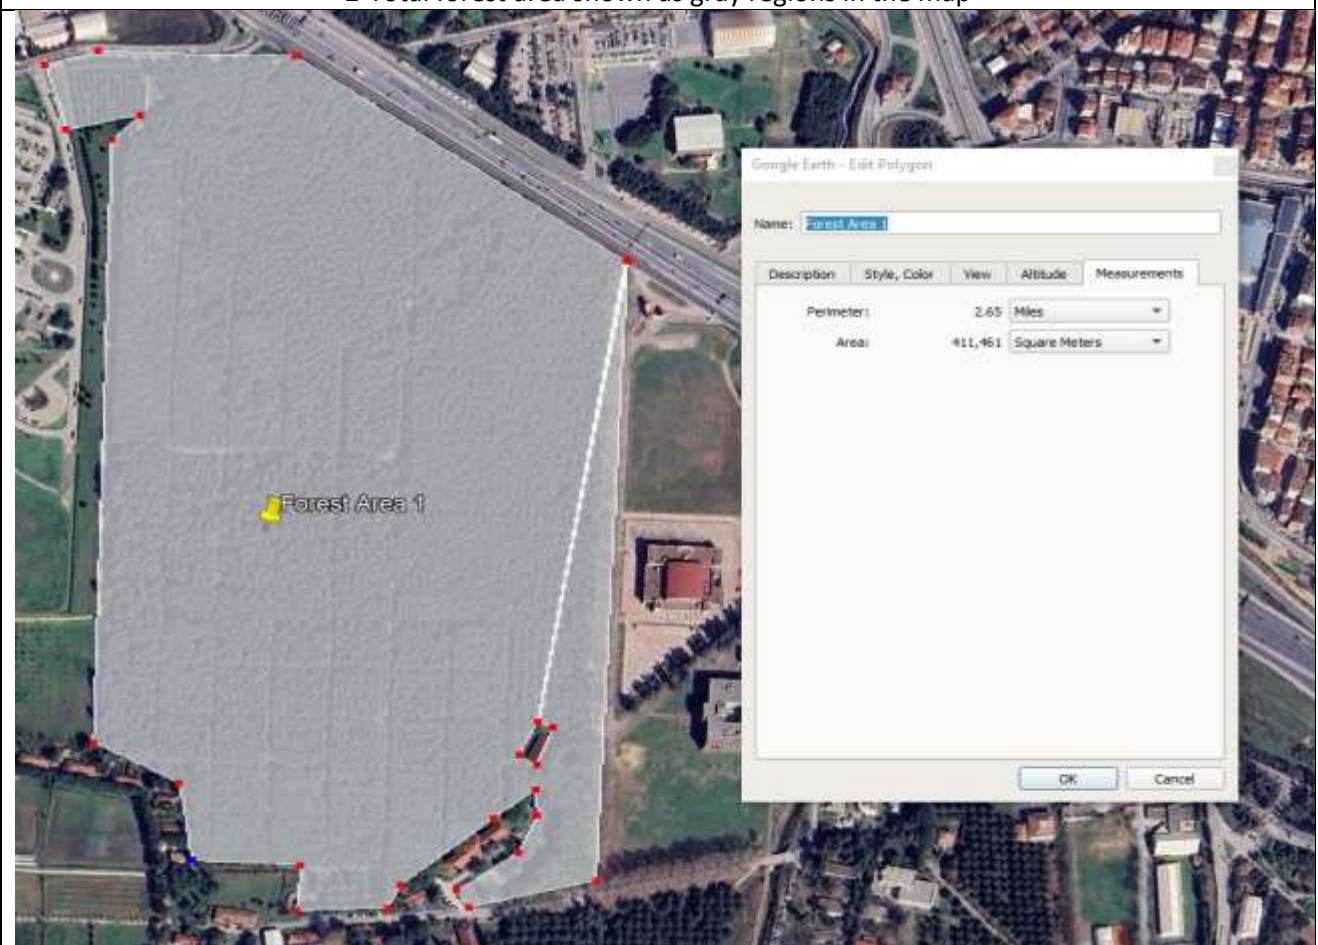

Template for Evidence(s) UI GreenMetric Questionnaire

University : Gebze Technical University
Country : Türkiye
Web Address : www.gtu.edu.tr

[1] Setting and Infrastructure (SI)

[1.9] Total Area on Campus Covered in Forest Vegetation (meter²)

1- Total area of the campus is seen in satellite image

2-Total forest area shown as gray regions in the map

3- Forest Area 1 – Viewed using Google Earth

4- Forest area 2 – Viewed using Google Earth

5- Forest area 3 – Viewed using Google Earth

Total area on campus covered in forest vegetation (Gebze Technical University, Türkiye)

Description:

1-The total area of the campus is seen in the satellite image of Gebze Technical University.

2-The total forest area is shown as gray on the map. There are three main forest areas on the campus, totaling 492,139.00 m². The total area of the campus is 1394762.31 m². 35.28% of the GTU campus area is calculated as forest. The Olive Tree Garden, which was previously included as a forest area in the previous evidence document, is excluded from the total forest area. The olive garden is considered a planted vegetation area.