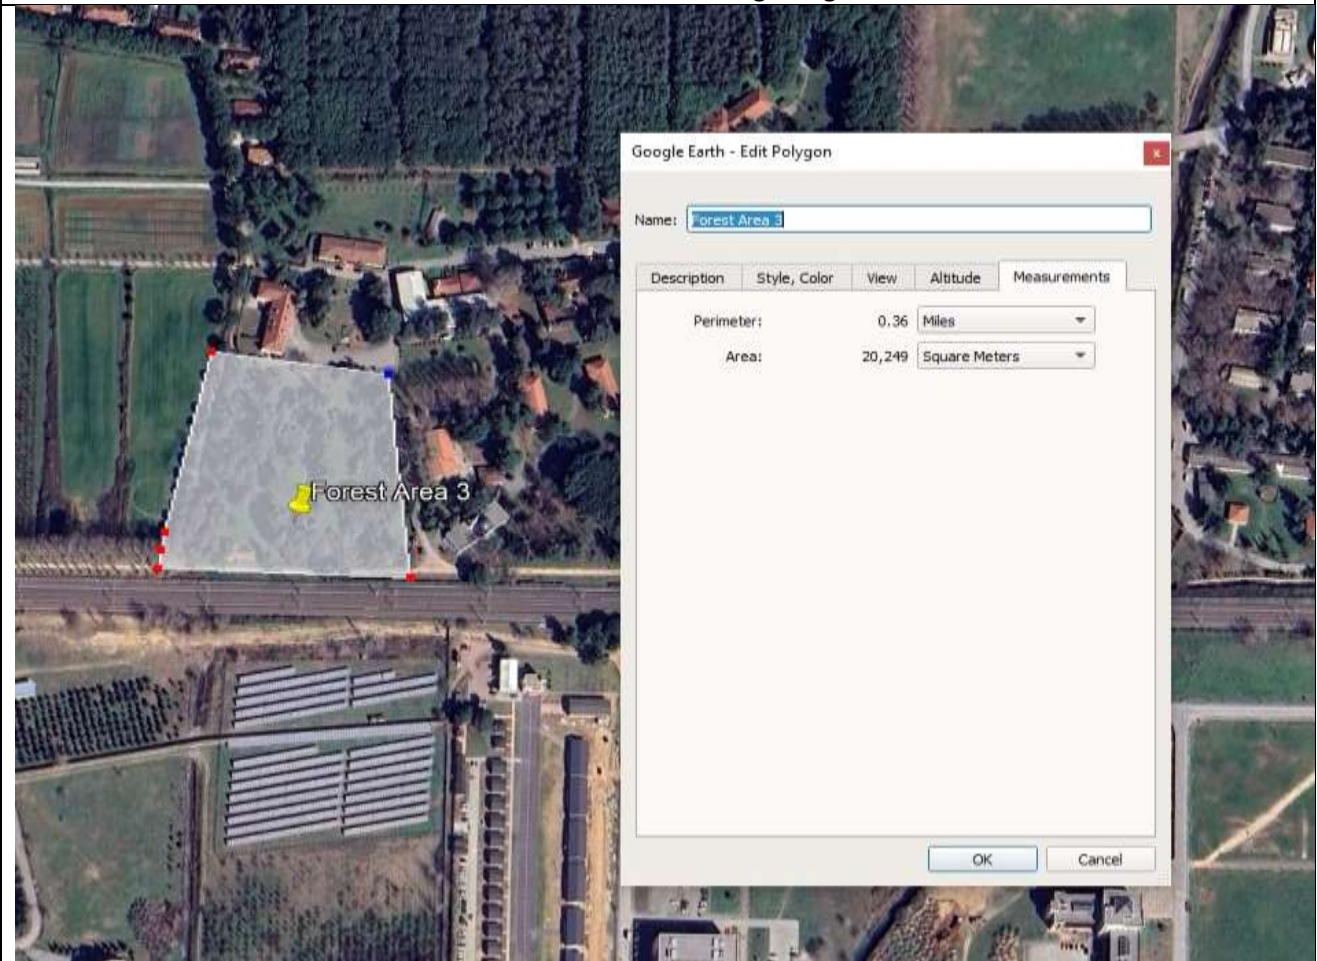

Template for Evidence(s) UI GreenMetric Questionnaire

University : Gebze Technical University
Country : Türkiye
Web Address : www.gtu.edu.tr

[1] Setting and Infrastructure (SI)

[1.9] Total Area on Campus Covered in Forest Vegetation (meter²)

1- Total area of the campus is seen in satellite image

2-Total forest area shown as gray regions in the map

3- Forest Area 1 – Viewed using Google Earth

4- Forest area 2 – Viewed using Google Earth

5- Forest area 3 – Viewed using Google Earth

Total area on campus covered in forest vegetation (Gebze Technical University, Türkiye)

Description:

1-The total area of the campus is seen in the satellite image of Gebze Technical University.

2-The total forest area is shown as gray on the map. There are three main forest areas on the campus, totaling 492,139.00 m². The total area of the campus is 1394762.31 m². 35.28% of the GTU campus area is calculated as forest. The Olive Tree Garden, which was previously included as a forest area in the previous evidence document, is excluded from the total forest area. The olive garden is considered a planted vegetation area.